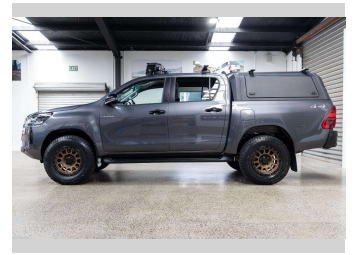

2025 Toyota Hilux SR5 TD DC 2.8DMHT 4WD

Purchase Price **\$66,990**
Includes GST, Registration & Licensing

Finance may be available on this vehicle. Ask one of our friendly staff for more information.

Gain peace of mind with Mechanical Breakdown Insurance. **Ask us how.**

Top features
None Listed

Body Style
4 door, Ute

Odometer
14,115 km

Engine
2755 cc, Hybrid

Fuel Type
Electricity

Transmission
Automatic, 4WD

Wheels
-

VIN
MR0BE3CD006950318

Interior
Black

Safety

Based on 2019 ANCAP rating for 19-25 models

Reg No.
RMW520

Ext Colour
Grey

History
NZ New, 1 owner

Seats
5 seats

CO2 Emissions
★★★★☆☆
225 grams/km